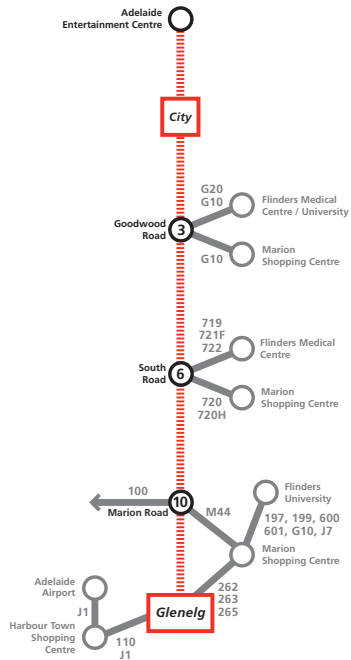

Adelaide Metro options in your area

For complete tram map, see inside

Adelaide Metro InfoLine
Lines open 7 am - 8 pm daily
Call 1300 311 108

Adelaide Metro InfoCentre
Corner King William and Currie Streets, Adelaide
www.adelaidemetro.com.au